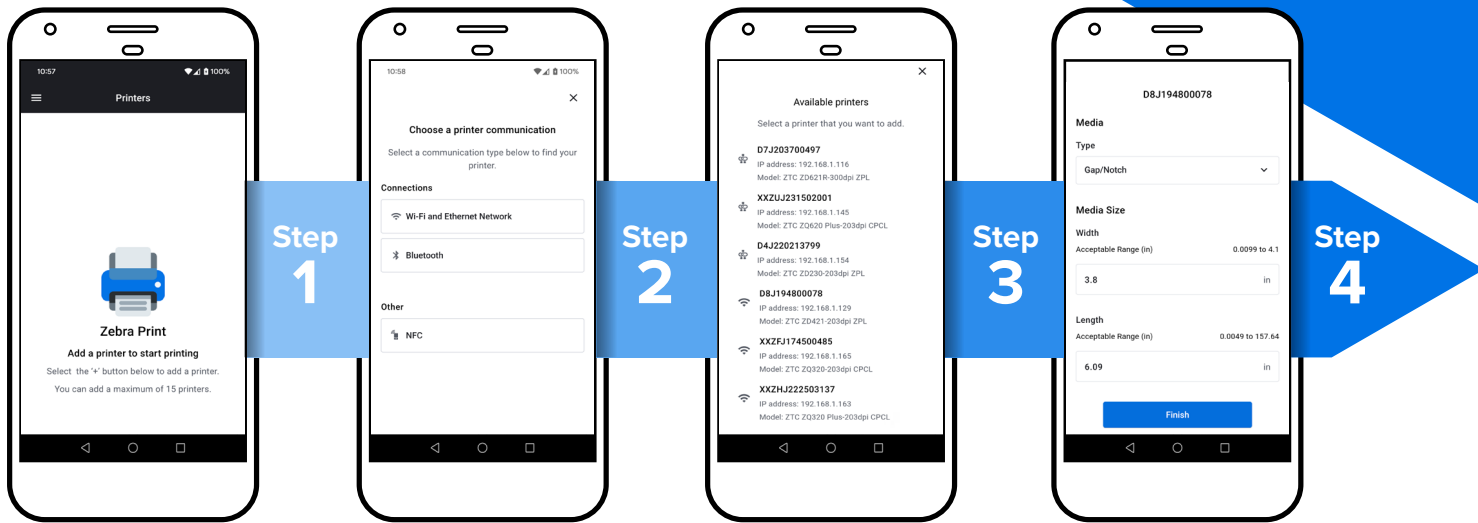

How to Start