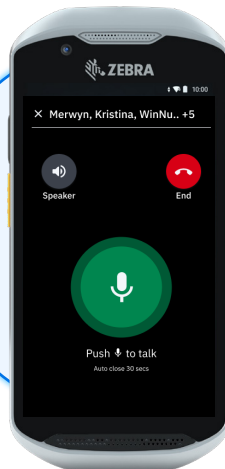

Drive a Real-Time Response Across Your Frontline

With Workcloud Sync PTT, offer private channels and clear broadcasts to your frontline workforce, ensuring quick and easy collaboration whenever and wherever you need it.

Set Default Callee

Mark or unmark one person or a group as a default callee, where the press of a button pushes a call directly to a specified person or group.

Quickly Shift Between Calls

Cancel an ongoing PTT call or place a call on hold with the push of a button, ensuring a quick shift and agility when you need it most.