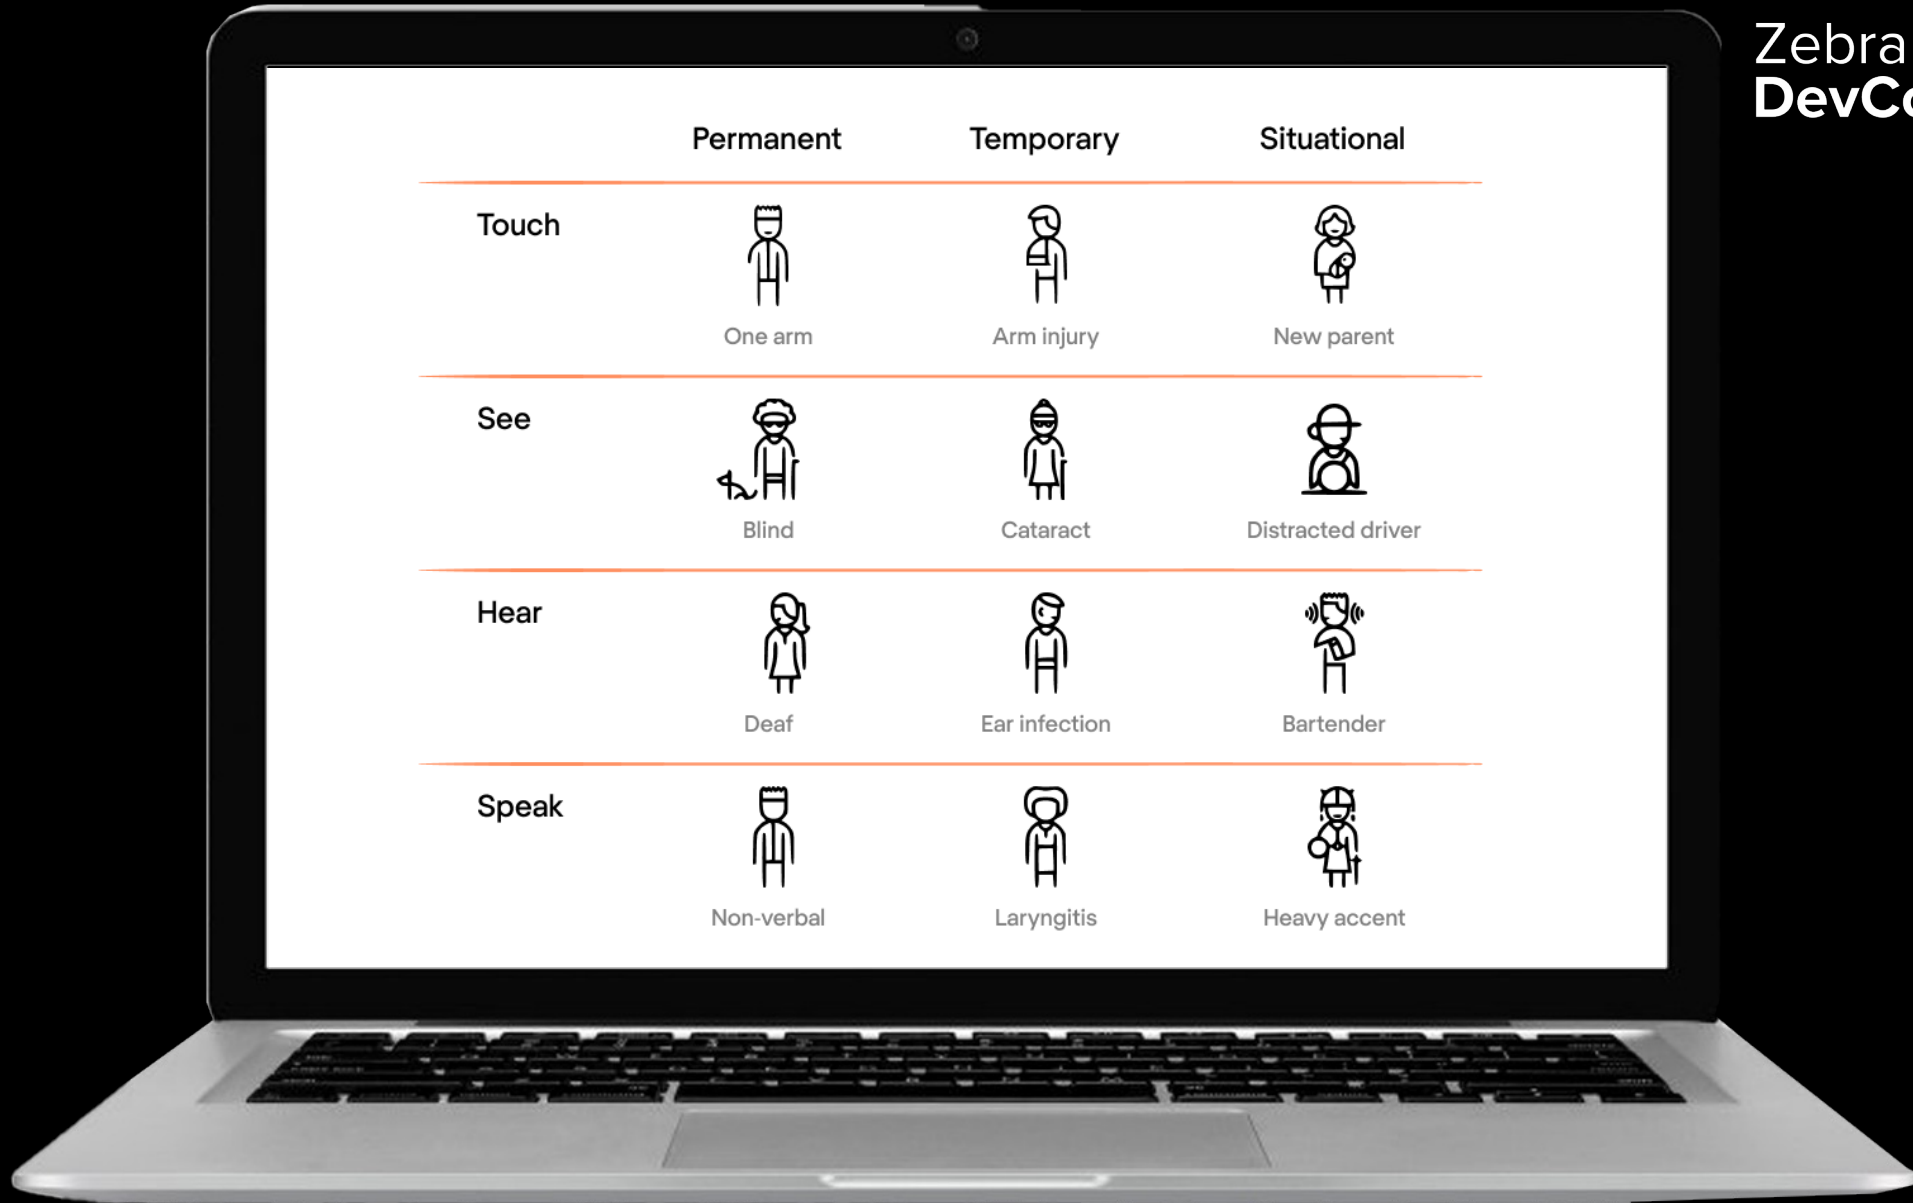

### Internet Usage and Streaming:

In 2000, the concept of streaming video was in its infancy.  
As of 2021, streaming video accounted for over 80% of global internet traffic...  
*[Source: Sandvine]*

Dark UX

Disguised Ads

Confirm sharing

Bait and Switch

Forced Continuity

1960s

1960s

## Tabulating Systems

## Programmable Systems